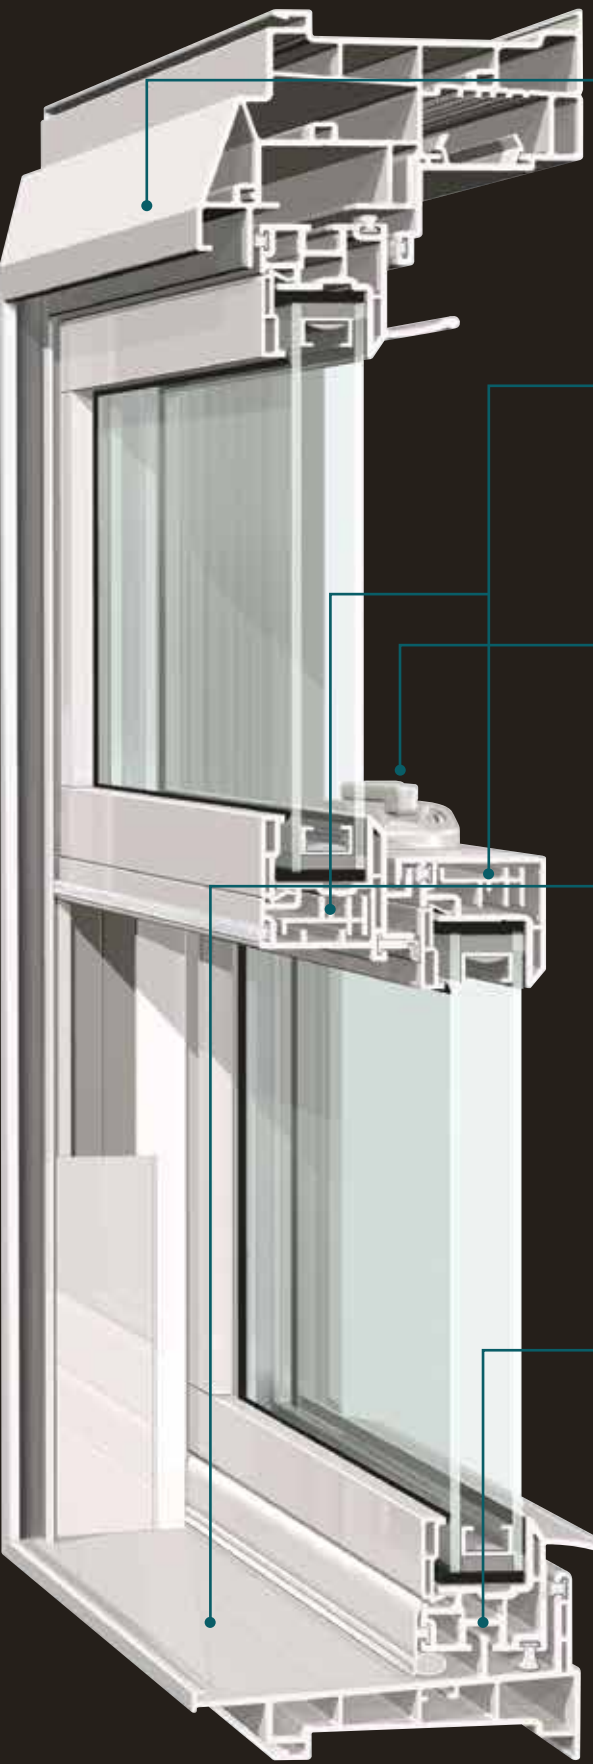

The beauty of our EdgeForce narrowline frame and sashes is subtle and substantial at the same time. The sleek design is visually clean and contemporary, with a larger glass area for exceptional daylighting and outside viewing. And beneath the elegance? Internal chambers are meticulously engineered for structural integrity and enhanced energy efficiency.

CoreFX is a structural component that never quits. This innovative composite reinforcement allows for secure mounting of hardware and the non-conductive material also reduces the transfer of energy for superior thermal performance.¹

Stylish and strong, this low-profile secure locking hardware features an indicator that tells you if your windows are left unlocked. But the true beauty of Defense-Tek is its end-of-throw cam shift locking action, expertly constructed for increased protection.

Forecaster elevates both the appearance and performance of Mezzo Windows with its smooth, uniform design. The true sloped sill is expertly crafted to provide a highly efficient drainage system that promotes water runoff without the use of weep holes.²

The benefits distinction here is three-fold: protection from air and water infiltration, increased structural stability and enhanced beauty. The integrated telescoping sill dam effortlessly blends strength with style.

When extreme wind and weather hit your home, Gatekeeper stands strong. Traditional sloped sill designs can allow the sash to bow during powerful winds, but with Gatekeeper interlocking sash-to-sill technology, the sash is channeled firmly into the window frame for a unified wall of strength. Combined with three layers of weatherstripping, Gatekeeper delivers unmatched protection, as well as peace of mind.

Improved form and functionality is the focus of our Ocular screen bulb seal. The compression bulb aids in the installation and removal of the extruded aluminum screen. The snug fit also eliminates light penetration between the screen and frame and helps block insect access.³

¹ Double-hung base model will automatically be upgraded to ST (steel reinforcement) for all units ordered in excess of 48" wide or 84" high.

³ Available only with the full screen option.