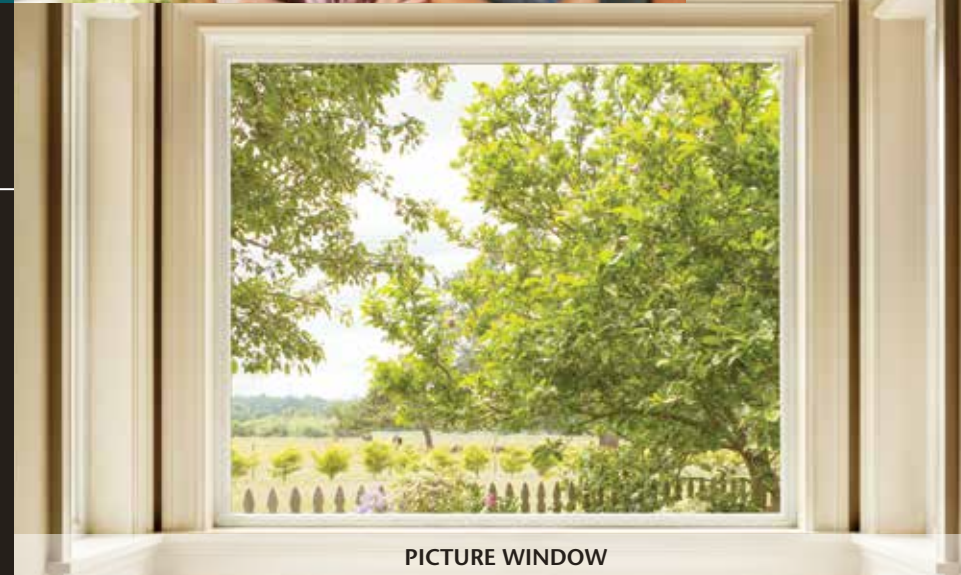

PICTURE WINDOW