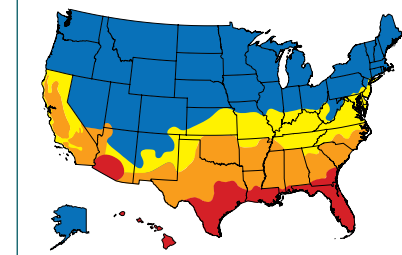

- Northern
- North-Central
- South-Central
- Southern

Mezzo Windows and Alside Patio Doors are available with a variety of glass options. Please consult your window professional to help you choose the best glass package to meet the ENERGY STAR requirements for your home and climate zone.

GLASS PACKAGES SPECIFIC TO YOUR NEEDS.

Insulated glass units* increase the energy efficiency of your windows beyond ordinary clear glass and can tailor the window to your specific climate challenges. The chart below makes it easy to compare the glass performance. The lower the U-Factor, the less energy you'll need to heat your home. The lower the Solar Heat Gain Coefficient (SHGC), the more you'll conserve on air-conditioning.

THERMAL PERFORMANCE COMPARISON⁴

	Double-Hung		Sliding	
	U-Factor	SHGC	U-Factor	SHGC
Clear Glass	0.46	0.59	0.45	0.59
ClimaTech	0.29	0.30	0.28	0.30
ClimaTech iE	0.28	0.30	0.28	0.30
ClimaTech Elite	0.28	0.21	0.28	0.21
ClimaTech ThermD	0.28	0.30	0.27	0.30
ClimaTech ThermD iE	0.27	0.30	0.27	0.30
ClimaTech ThermD Elite	0.27	0.21	0.27	0.21

AIR/WATER/STRUCTURAL RESULTS

	Air	Water	Structural
Mezzo Base	.04	6.0	DP40
Mezzo ST	.08	7.5	DP50

GLASS PACKAGE TERMINOLOGY

TESTED AND PROVEN.

Mezzo Windows meet or exceed Air, Water and Structural Loads performance requirements as determined through ASTM (American Society for Testing and Materials) test methods, the globally recognized standards for product quality and safety.