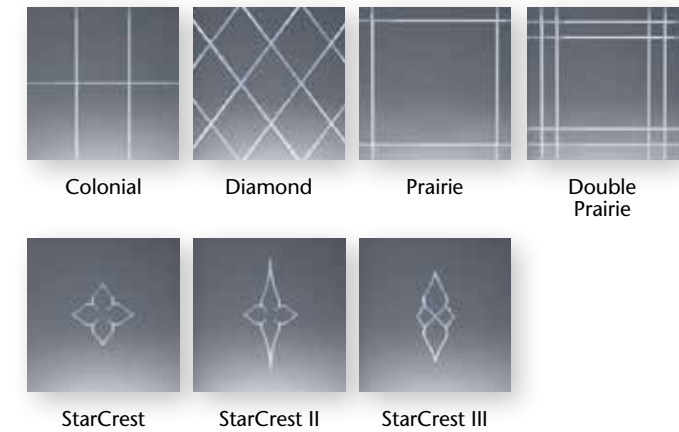

EXTERIOR COLORS

INTERIOR COLORS

†† White woodgrain is available with a beige base only; white woodgrain is not available for 6400 series patio doors. White and Beige windows will have matching interior hardware. Windows ordered with a Light Oak, Dark Oak, Soft Maple or Rich Maple interior will receive Pontiac Gold hardware. Windows ordered with a Cherry or Foxwood interior will receive Brown hardware.

Design Options

GRID OPTIONS

Decorative grids lend an added measure of style and dimension to your windows. All grids are enclosed within the insulated glass unit for easy cleaning. First, select a grid pattern from one of our four styles, and then choose a grid profile to achieve your ideal finished look.

Classic Grids – available in Colonial, Diamond, Prairie and Double Prairie patterns.

Contoured Grids – available in Colonial, Prairie and Double Prairie patterns.

PATTERNS

PROFILES

V-GROOVED CUT GLASS

Mezzo Windows and Alside Patio Doors also feature a selection of V-grooved cut glass patterns – the perfect way to add a touch of elegance without obstructing the view.

Choose a bold FrameWorks exterior color, such as English Red, to create striking beauty with custom appeal.

Peace of Mind

Smarter choices for a
better world,
today's homeowners are
happily choosing green.