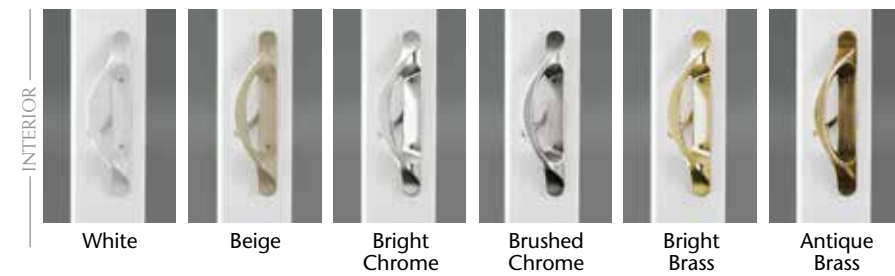

CONTEMPORARY-STYLE PATIO DOOR

CLASSIC-STYLE PATIO DOOR

A naturally beautiful point of view.

Opposite page upper left: The Contemporary-style patio door features 3" symmetrical sash rails for a sleek, clean-line design. **Opposite page upper right:** The Classic-style door conveys traditional beauty with generous 5" sash rails. **Opposite page bottom:** The 5" top rail, 7" bottom rail and 3" side rails of our French-style door combines French door charm with floor space-saving functionality.

CONTEMPORARY AND CLASSIC PATIO DOOR HANDLES

FRENCH PATIO DOOR HANDLES

Contemporary, Classic and French-style exterior patio door handles are available in white, beige and black.

FRENCH-STYLE PATIO DOOR

FrameWorks® Color Collection