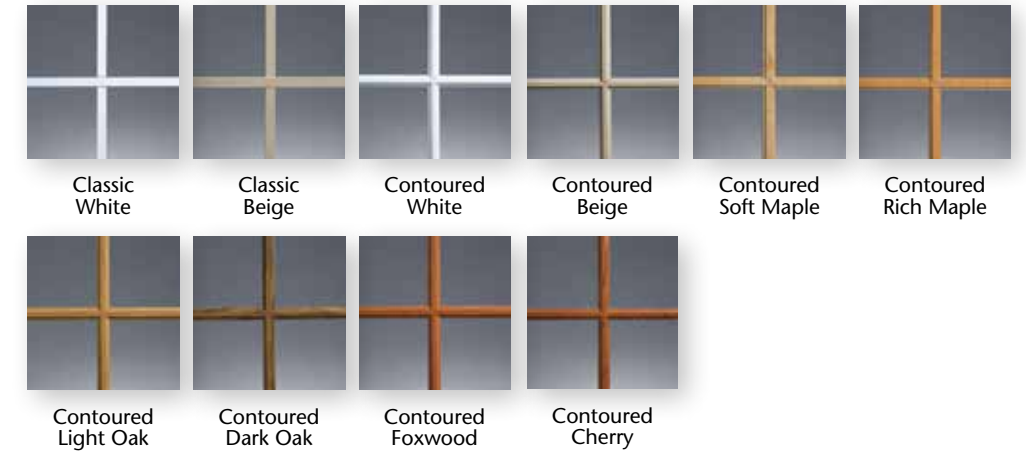

EXCEPTIONAL STYLE FOR EVERY HOME.

Beauty and vision, performance and strength – it all comes together in Mezzo’s exciting collection of styles, colors and custom accents. Our FrameWorks exterior colors feature a cutting-edge polyurethane coating technology with heat-reflective pigments for a remarkably strong and fade-resistant finish. Interior woodgrain laminates are performance-engineered for superb durability that maintains its attractive appearance over the life of the product.

EXTERIOR COLORS

INTERIOR COLORS

†† White woodgrain is available with a beige base only; white woodgrain is not available for 6400 series patio doors. White and Beige windows will have matching interior hardware. Windows ordered with a Light Oak, Dark Oak, Soft Maple or Rich Maple interior will receive Pontiac Gold hardware. Windows ordered with a Cherry or Foxwood interior will receive Brown hardware.

Design Options

GRID OPTIONS

Decorative grids lend an added measure of style and dimension to your windows. All grids are enclosed within the insulated glass unit for easy cleaning. First, select a grid pattern from one of our four styles, and then choose a grid profile to achieve your ideal finished look.

Classic Grids – available in Colonial, Diamond, Prairie and Double Prairie patterns.

Contoured Grids – available in Colonial, Prairie and Double Prairie patterns.

PATTERNS

PROFILES

V-GROOVED CUT GLASS

Mezzo Windows and Alside Patio Doors also feature a selection of V-grooved cut glass patterns – the perfect way to add a touch of elegance without obstructing the view.