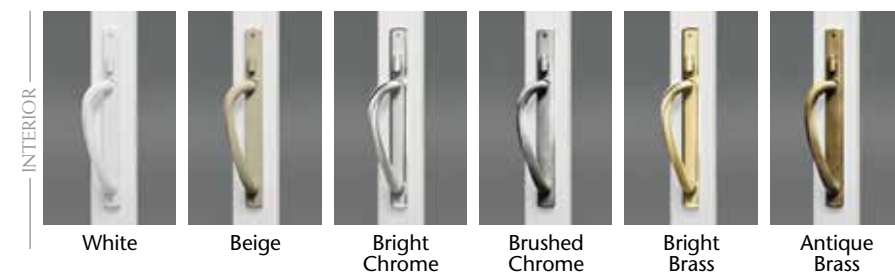

CONTEMPORARY-STYLE PATIO DOOR

CLASSIC-STYLE PATIO DOOR

A naturally beautiful point of view.

Opposite page upper left: The Contemporary-style patio door features 3" symmetrical sash rails for a sleek, clean-line design. **Opposite page upper right:** The Classic-style door conveys traditional beauty with generous 5" sash rails. **Opposite page bottom:** The 5" top rail, 7" bottom rail and 3" side rails of our French-style door combines French door charm with floor space-saving functionality.

CONTEMPORARY AND CLASSIC PATIO DOOR HANDLES

FRENCH PATIO DOOR HANDLES

Contemporary, Classic and French-style exterior patio door handles are available in white, beige and black.

FRENCH-STYLE PATIO DOOR

FrameWorks® Color Collection