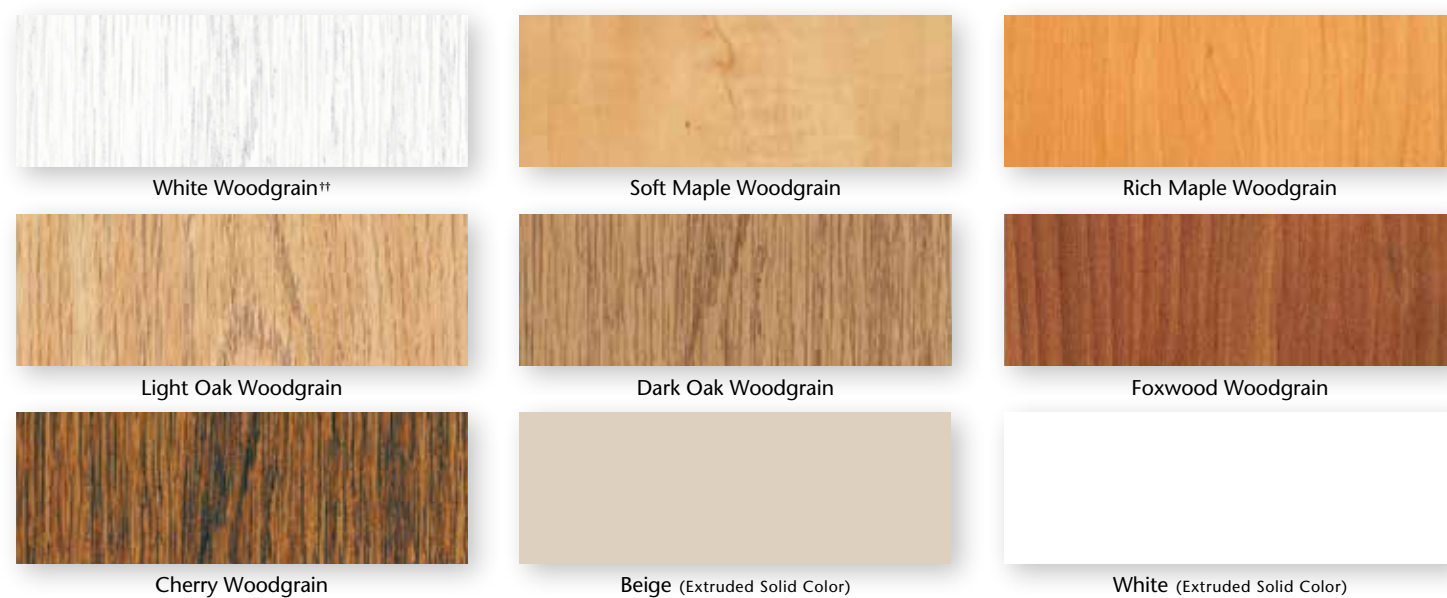

CONTEMPORARY AND CLASSIC PATIO DOOR HANDLES

FRENCH PATIO DOOR HANDLES

Contemporary, Classic and French-style exterior patio door handles are available in white, beige and black.

FRENCH-STYLE PATIO DOOR

FrameWorks® Color Collection

EXCEPTIONAL STYLE FOR EVERY HOME.

Beauty and vision, performance and strength – it all comes together in Mezzo’s exciting collection of styles, colors and custom accents. Our FrameWorks exterior colors feature a cutting-edge polyurethane coating technology with heat-reflective pigments for a remarkably strong and fade-resistant finish. Interior woodgrain laminates are performance-engineered for superb durability that maintains its attractive appearance over the life of the product.

EXTERIOR COLORS

INTERIOR COLORS

†† White woodgrain is available with a beige base only; white woodgrain is not available for 6400 series patio doors. White and Beige windows will have matching interior hardware. Windows ordered with a Light Oak, Dark Oak, Soft Maple or Rich Maple interior will receive Pontiac Gold hardware. Windows ordered with a Cherry or Foxwood interior will receive Brown hardware.